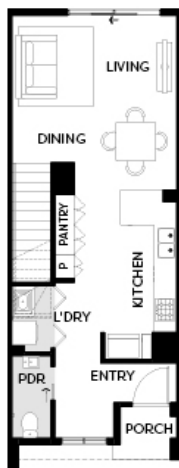

METRO E | LOT 851 | OLIVINE
 LOT 851 LILY LANE, OLIVINE, DONNYBROOK

FIXED PRICE
\$499,950*

2 2 1

Land Size	117m ²
Home Size	13SQ

- Architectural façade
- 2590mm Ceiling heights to ground floor
- 40mm mineral stone benchtops including waterfalls (*Design specific*)
- 40mm mineral stone benchtop to ensuite and bathroom
- Fisher & Paykel Kitchen appliances including dishwasher
- Premium splashback to kitchen & undermount sink
- Coloured concrete driveway and front path
- Flooring timber laminate and carpet
- Split system Heat/Cool to Living and all bedrooms
- Colorbond sectional garage door with dual remotes
- Sliding robe doors
- All-electric 3 phase power*
- Landscaping to front and rear including letterbox, clothesline and fencing
- Floor to ceiling tiles to bathroom and ensuite